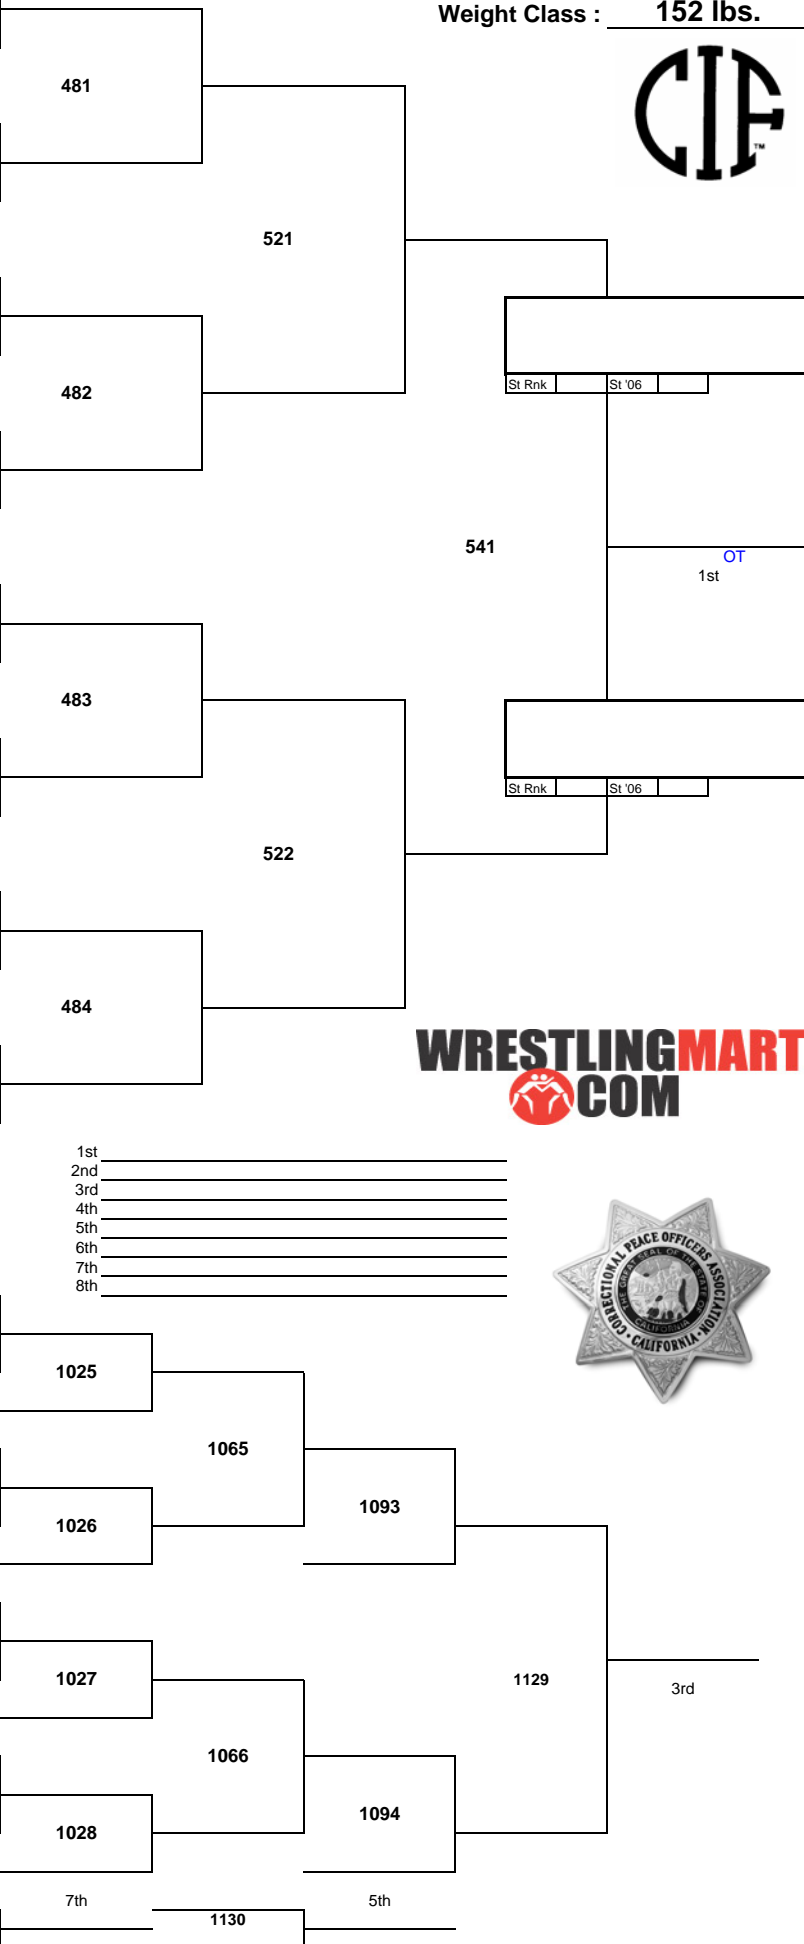

2007 CIF State Championship

Weight Class : **152 lbs.**

	PENROD, MITCH (12) CC-3 Bellarmine (CC) 241	PENROD	BEL	
	ESKEW, BRYAN (11) C-7 Kingsburg (CS)	F 2:55	6.0	
	EDWARDS, ROY (12) NC-4 Windsor (NC) 242	LUDWIG	EG	
BRADY, MIKE (12) S-8 San Clemente (S) 65	LUDWIG	18 5	3.0	
LUDWIG, GAVIN (12) SJ-1 Elk Grove (SJ)	1 0	2.0		
	SMITH, JAMES (12) SD-2 Brawley (SD) 243	SMITH	BRA	
	RODRIGUEZ, JAMIE (12) C-3 Bakersfield (CS)	14 2	5.0	
	SYED, YUSEF (12) S-1 Santa Monica (S) 244	SYED	SMN	
BYE	SHAUFFLER	F 2:54	6.0	
SHAUFFLER, BRETT (12) SJ-5 Nevada Union (SJ) 66	0.0			
	COOK, JAMES (09) C-2 Clovis West (CS) 245	MUNOZ	WC	
	MUNOZ, GEORGE (12) S-5 West Covina (S)	15 7	5.0	
	NAVARETTE, CHRIS (12) N-2 Shasta (N) 246	NAVARETTE	SHS	
OROZCO, MARCO (12) CC-2 Salinas (CC) 67	SAL	8 3	4.0	
VASQUEZ, STEVEN (11) SJ-4 Central Catholic (SJ)	5 1	2.0		
	INCLAN, NICK (12) S-4 Northview (S) 247	ABED	AH-NC	
	ABED, JORDAN (12) NC-1 Alhambra (NC)	8 0	5.0	
	STROM, JOHN (12) SD-4 La Costa Canyon (SD) 248	SOTELO	YOS	
HAYDEN, SCHUYER (10) O-1 Oakland Technical (O) 68	SOTELO	8 6	2.0	
SOTELO, ERIC (10) C-6 Yosemite (CS)	6 2	2.0		
	BALCH, ANDREW (11) C-1 Buchanan (CS) 249	BALCH	BUK	
	SAUVAGEAU, ERIC (12) S-6 Loara (S)	5 2	4.0	
	JIMENEZ, ISIAH (11) CC-4 Palma (CC) 250	KENT	VAC	
MAKAY, CURTIS (12) SD-3 Torrey Pines (SD) 69	KENT	3 0	2.0	
KENT, MICHAEL (11) SJ-2 Vacaville (SJ)	4 0	2.0		
	MORALEZ, MATT (11) C-5 Tulare Union (CS) 251	MORALEZ	TU	
	HERNANDEZ, DAVID (12) N-1 PLEASANT VALLEY (N)	7 2	4.0	
	NELSON, RYAN (12) SJ-6 Foothill (SJ) 252	MARAJ	YUV	
MARAJ, VINNY (11) S-2 Yucca Valley (S) 70	MARAJ	F 2:30	4.0	
NKUNKU, GERSON (11) NC-3 College Park (NC)	F 2:26	4.0		
	STAFFORD, JOE (12) SJ-3 Del Oro (SJ) 253	STAFFORD	DO	
	SOLIS, MIKE (11) LA-1 San Fernando (LA)	12 3		
	GUERRERO, VINNIE (11) S-7 Righetti (S) 254	ALMANZA	POW	
BYE	ALMANZA	9 7	4.0	
ALMANZA, ANTHONY (11) SD-1 Poway (SD) 71	0.0			
	ESPARZA, JOSH (11) C-4 Clovis (CS) 255	ESPARZA	CLO	
	STRONG, DEMETRIC (11) SF-1 Washington (SF)	F :46	6.0	
	TRAVERSO, GIAN (11) NC-2 St. Helena (NC) 256	WILSON	HMB	
GONZALEZ, ADRIAN (12) S-3 Sierra Vista (S) 72	WILSON	F 3:46	4.0	
WILSON, JOEY (12) CC-1 Half Moon Bay (CC)	8 6	2.0		