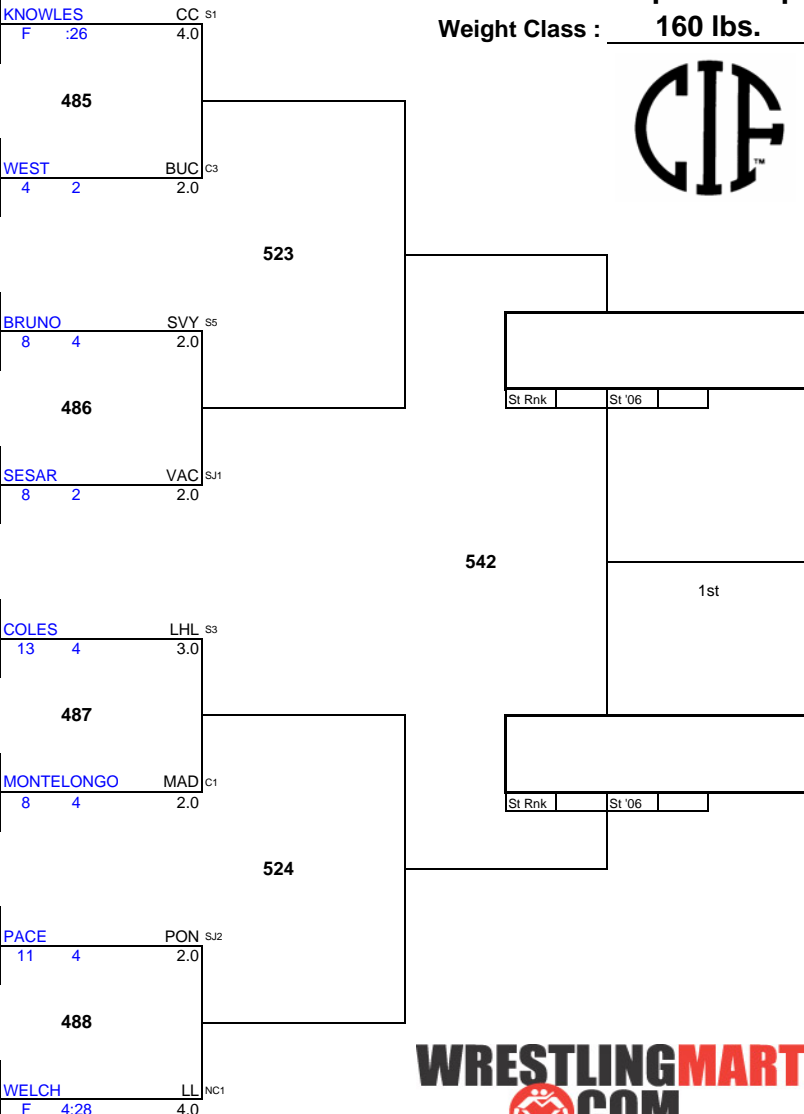

2007 CIF State Championship

Weight Class : **160 lbs.**

KNOWLES, NICK (12) S-1 Calvary Chapel/SA (S) 257 Fresno (CS)	KNOWLES CC 4.0
MAGANA, XAVIER (12) C-6 Salinas (CC) 258	BATTLES CAL 4.0
BYE	409
BATTLES, CHRIS (12) NC-3 California (NC) 73	BATTLES CAL 0.0
REHN, SETH (12) SD-1 Vista (SD) 259	REHN VIS 4.0
TOMPKINS, SPENCER (12) S-8 La Canada (S) 410	TOMPKINS VIS 4.0
DENNY, SCOTT (12) SF-1 Lowell (SF) 74	WEST BUC 5.0
GALLEGOS, ADRIAN (12) SJ-6 El Camino (SJ) 75	GALLEGOS ELC 4.0
BRUNO, MATT (12) S-5 Simi Valley (S) 261	BRUNO SVY 5.0
PANZIERA, MAX (11) CC-3 Palma (CC) 411	PANZIERA SVY 5.0
SHELDON, DEVON (12) SD-4 San Diego Academy 262	ACOSTA MER 2.0
DE LA ROSA, ERIC (12) C-2 Foothill (CS) 75	ACOSTA MER 2.0
ACOSTA, CARLOS (12) SJ-5 Merced (SJ) 76	KNOWLAND CENT 4.0
KNOWLAND, CJ (12) S-4 Temecula Valley (S) 263	BRACAMONTE CENT 4.0
BRACAMONTE, PAUL (11) C-5 Central (CS) 412	BRACAMONTE CENT 4.0
SESTAR, ZACH (12) SJ-1 Vacaville (SJ) 264	SESTAR VAC 4.0
MOUNT, JOSEPH (12) N-1 Chico (N) 76	MOUNT CHI 2.0
BARNETT, TONY (12) NC-2 Foothill (NC) 77	COLES LHL 4.0
COLES, EVAN (12) S-3 Laguna Hills (S) 265	COLES LHL 4.0
DAUBE, IAN (10) SD-2 Poway (SD) 413	DAUBE LHL 4.0
KROPPMAN, MIKE (12) NC-4 Clear Lake (NC) 266	NORIEGA BIR 2.0
NORIEGA, DAMIEN (12) LA-1 Birmingham (LA) 77	NORIEGA BIR 4.0
AMES, JOSEPH (12) C-7 Shafter (CS) 78	BROWN COL 5.0
BROWN, NICHOLAS (11) O-1 Oakland (O) 267	FUCCI COL 5.0
FUCCI, MIKE (12) SJ-3 Colfax (SJ) 414	FUCCI COL 5.0
KIM, PAUL (12) CC-4 Cupertino (CC) 268	MONTELONGO MAD 3.0
KNERR, JAMES (12) S-6 North Torrance (S) 78	MONTELONGO MAD 2.0
MONTELONGO, DANIEL (11) C-1 Madera (CS) 79	RODRIGUEZ CS 4.0
RODRIGUEZ, JOSHUA (12) S-7 Canyon Springs (S) 269	RODRIGUEZ CS 4.0
GARCIA, JONATHAN (12) CC-1 Andrew Hill (CC) 415	GARCIA CC 4.0
BYE	415
PACE, BRAD (11) SJ-2 Ponderosa (SJ) 270	PACE PON 4.0
HERNANDEZ, CRUZ (12) C-4 East Bakersfield (CS) 79	HERNANDEZ EBH 0.0
FRENCH, DANIEL (12) SD-3 San Pasqual (SD) 271	MCWATTERS SUL 4.0
MCWATTERS, ELI (12) S-2 Sultana (S) 416	MCWATTERS SUL 4.0
HART, ROBERT (12) SJ-4 El Dorado (SJ) 272	WELCH LL 3.0
NEVAREZ, PAUL (12) N-2 LIVE OAK (N) 80	WELCH LL 4.0
WELCH, JASON (11) NC-1 Las Lomas (NC) 80	WELCH LL 4.0