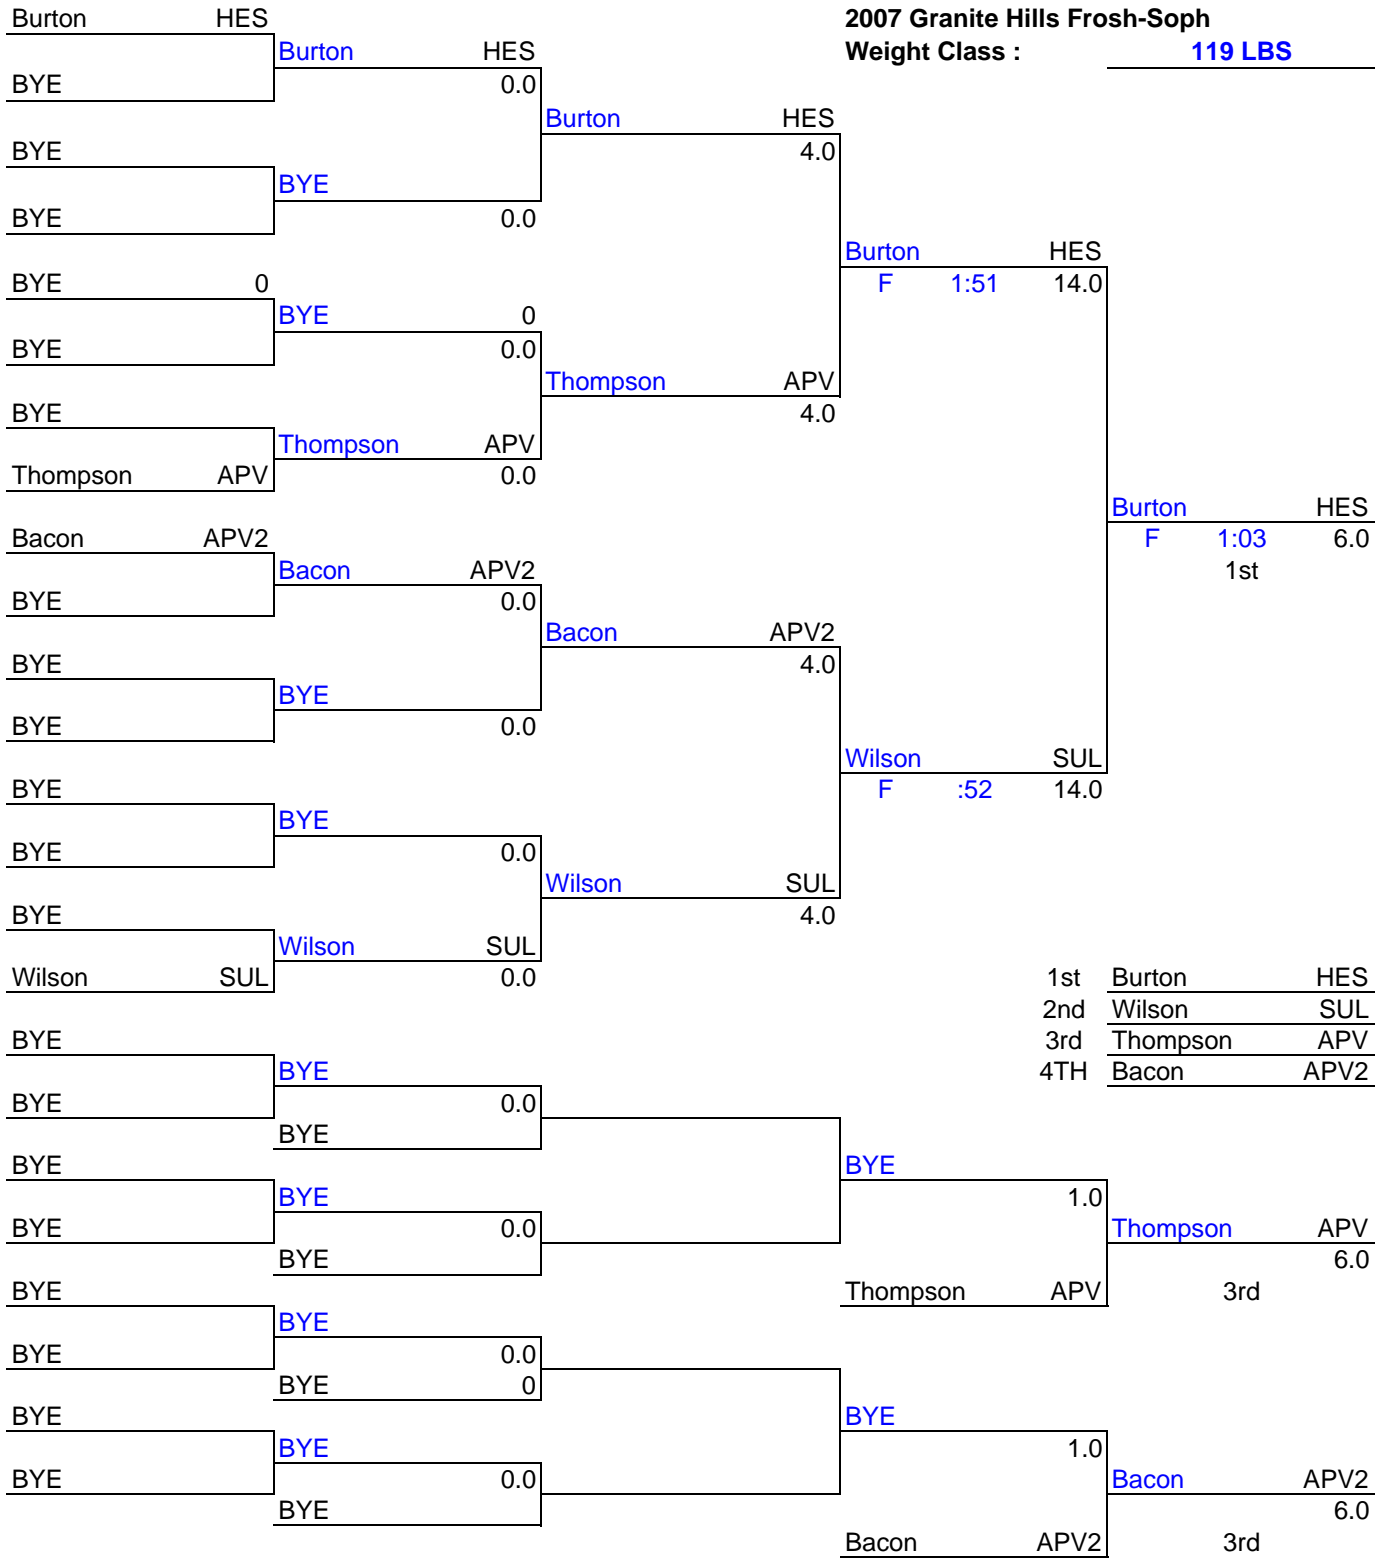

2007 Granite Hills Frosh-Soph
Weight Class : 119 LBS