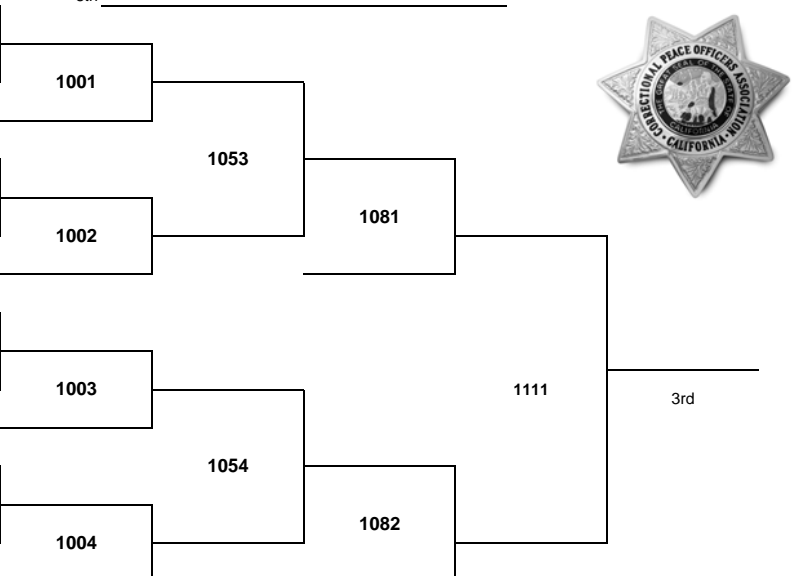

FARMERS

- 1st _____
- 2nd _____
- 3rd _____
- 4th _____
- 5th _____
- 6th _____
- 7th _____
- 8th _____

DILLASHAW BH	DILLASHAW BH	4	1	1.0
NAMAN HAR	ABDALLAH CST	617	729	945
BYE	RIZO FH-CS	618	841	945
RIZO FH-CS	ZHU WAS	618	841	945
SEANG STG	THURGOOD LB-NC	619	842	1001
THURGOOD LB-NC	WATERS BUC	619	842	1001
HARRISON WT	MARTINEZ THE	620	843	946
MARTINEZ THE	WHATLEY FOL	620	843	946
MARTINEZ SAV	MARTINEZ SAV	621	844	1002
OROZCO MON	QUENGA OVE	621	844	1002
KIRK RAM	LEE CHI	622	845	947
LEE CHI	BURGER GW	622	845	947
HERMAN PRT	HERMAN PRT	623	846	1003
FRASER LIV	MIKE SFR	623	846	1003
DIZON WC	DIZON WC	624	847	948
CANO SFS	RUTLEDGE CLV	624	848	1004