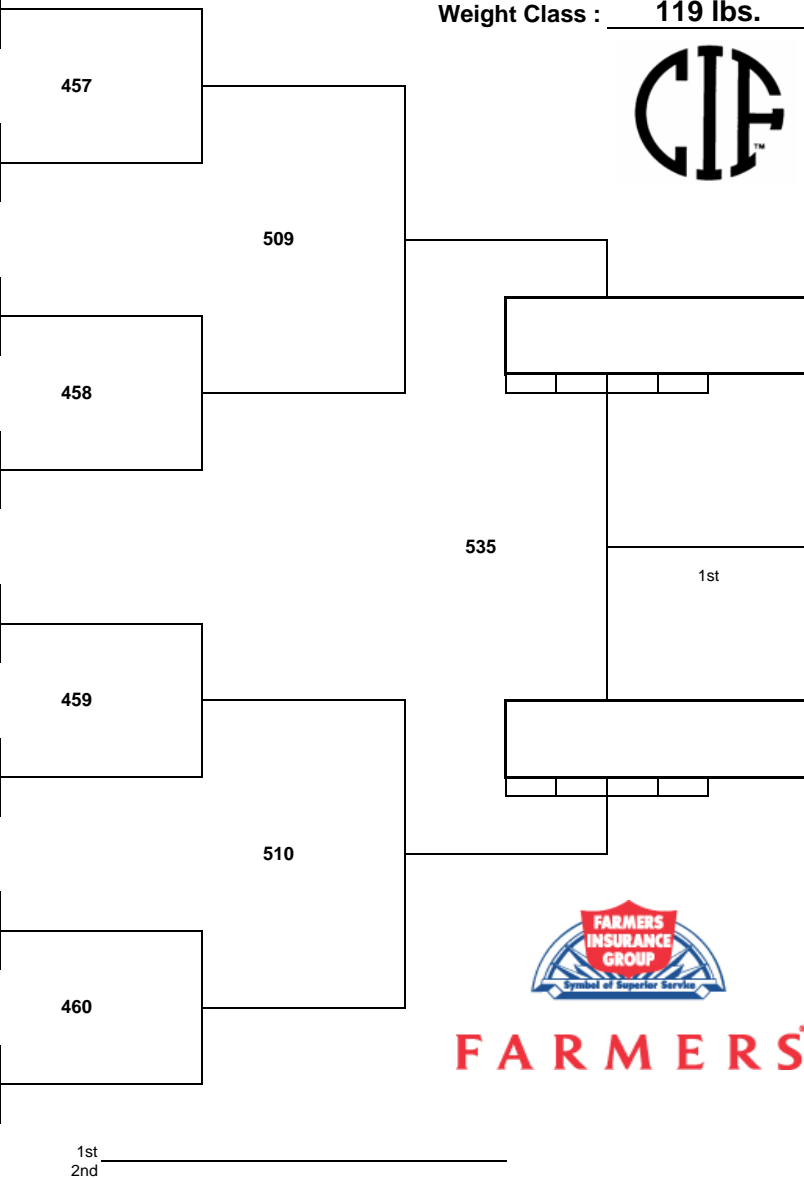

FARMERS

- 1st _____
- 2nd _____
- 3rd _____
- 4th _____
- 5th _____
- 6th _____
- 7th _____
- 8th _____

DILLASHAW BH	DILLASHAW BH	4	1	1.0
NAMAN HAR	ABDALLAH CST	617	729	945
BYE	RIZO FH-CS	618	841	945
RIZO FH-CS	ZHU WAS	618	841	945
SEANG STG	THURGOOD LB-NC	619	842	1001
THURGOOD LB-NC	WATERS BUC	619	842	1001
HARRISON WT	MARTINEZ THE	620	843	946
MARTINEZ THE	WHATLEY FOL	620	843	946
MARTINEZ SAV	MARTINEZ SAV	621	844	1002
OROZCO MON	QUENGA OVE	621	844	1002
KIRK RAM	LEE CHI	622	845	947
LEE CHI	BURGER GW	622	845	947
HERMAN PRT	HERMAN PRT	623	846	1003
FRASER LIV	MIKE SFR	623	846	1003
DIZON WC	DIZON WC	624	847	948
CANO SFS	RUTLEDGE CLV	624	848	1004