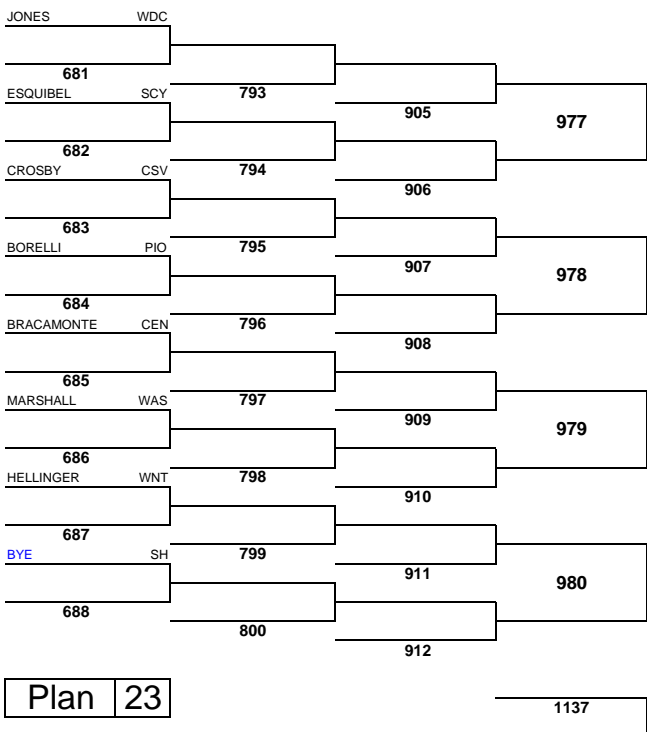

2008 CIF State Championship

Weight Class : **171 lbs.**

BURRIEL, TOMMY (10) CS-1 Clovis (CS) 273	
GOUGERCHIAN, NEIMAN (11) SS-9 Peninsula (SS)	417
TONEY, DREW (12) CC-2 St. Francis (CC) 274	
JONES, GARRETT (11) SJ-6 Woodcreek (SJ) 81	
KLINK, DYLAN (12) SS-4 San Clemente (SS)	10 1 3.0
BROWN, NICHOLAS (12) OS-1 Oakland (OS) 275	
COMBES-KNOKE, PASCAL (12) SS-5 Agoura (SS)	418
PICA, TITO (12) NC-1 De La Salle (NC) 276	
ESQUIBEL, RYAN (12) SD-3 Steele Canyon (SD) 82	
WILLIAMS, JORDAN (11) SJ-3 El Dorado (SJ)	F 1:15 4.0
SCARR, LYNDELL (10) SJ-2 Ponderosa (SJ) 277	
ESTRADA, THOMAS (11) SS-8 Perris (SS)	419
GARCIA, JON (11) NS-2 Sutter (NS) 278	
ESKEW, BRYAN (12) CS-4 Kingsburg (CS) 83	
CROSBY, BEN (12) NC-4 Castro Valley (NC)	11 2 3.0
SUDAK, TONY (12) SD-2 Valley Center (SD) 279	
AMES, JOSEPH (12) CS-5 Shafter (CS)	420
GALAVIZ, CHARLIE (12) CC-3 Valley Christian (CC) 280	
BORELLI, DOMINIC (11) SJ-7 Pioneer (SJ) 84	
MEREDITH, JAKE (12) SS-1 Temecula Valley (SS)	F 2:57 4.0
LODER, RYAN (11) SJ-1 Granite Bay (SJ) 281	
TYHURST, RYAN (12) SS-7 Millikan (SS)	421
DIOVANNI, GARCIA (12) LA-1 Sylmar (LA) 282	
NKUNKU, GERSON (12) NC-3 College Park (NC) 85	
BRACAMONTE, PAUL (12) CS-3 Central (CS)	4 2 2.0
DAUBE, IAN (12) SD-1 Poway (SD) 283	
OROZCO, JUSTIN (12) CC-4 Soledad (CC)	422
MUSQUEZ, JOHN (12) CS-6 Centennial (CS) 284	
MARSHALL, ANTHONY (12) SF-1 Washington (SF) 86	
CROUCH, NIKOLAI (11) SS-2 Santa Fe (SS)	TF 19-2 3.5
WILSON, BRYCE (12) SS-3 Calvary Chapel/SA (SS) 285	
LARSON, GARETT (11) SD-4 Southwest (SD)	423
HELLINGER, JESSE (11) NS-1 Winters (NS) 87	
CARLS, BRAD (12) CS-2 Bakersfield (CS)	7 2 2.0
BAUMANN, J. T. (11) NC-2 Dublin (NC) 287	
VILLASENOR, SERGIO (12) CS-7 Monache (CS)	424
FEASTER, JOHN (12) SJ-5 Vacaville (SJ) 288	
PEARSON, JOSH (12) SS-6 South Hills (SS) 88	
COLLINS, HUNTER (12) CC-1 Gilroy (CC)	F 2:37 4.0

FARMERS

- 1st _____
- 2nd _____
- 3rd _____
- 4th _____
- 5th _____
- 6th _____
- 7th _____
- 8th _____

WRESTLINGMART
COM